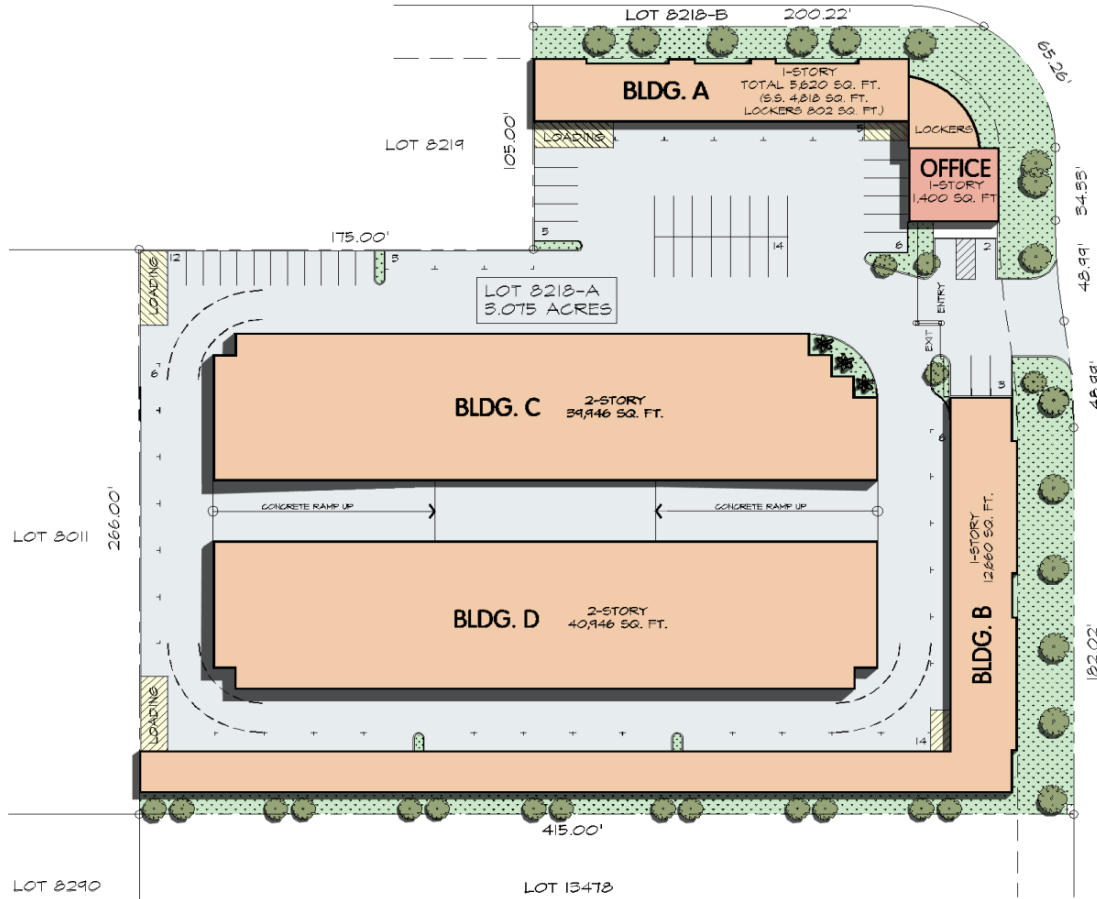

Self-Storage Site Design

- Facility image, access, visibility and site lines
- Entry sequence, vehicular circulation and stacking
- Access-control gate and keypad location
- Drive aisle do's and don'ts
- Turning radius
- Unit layout and access

Self-Storage Benefits

- Single-story design provides the most direct access to the units, hence convenience for customers
- Increased efficiency, but lower coverage
- Lower cost per square foot

Multi-Story and 2-Story Ramp Design

Advantages and Efficiencies

ISS
INSIDE SELF-STORAGE
WORLD EXPO

We Have Bright Ideas in
STORAGE.
2015

InsideSelfStorageWorldExpo.com

Site Design: 2-Story Ramp

2-Story Ramp

- Increased efficiency, no elevators
- Performs like a single-story project